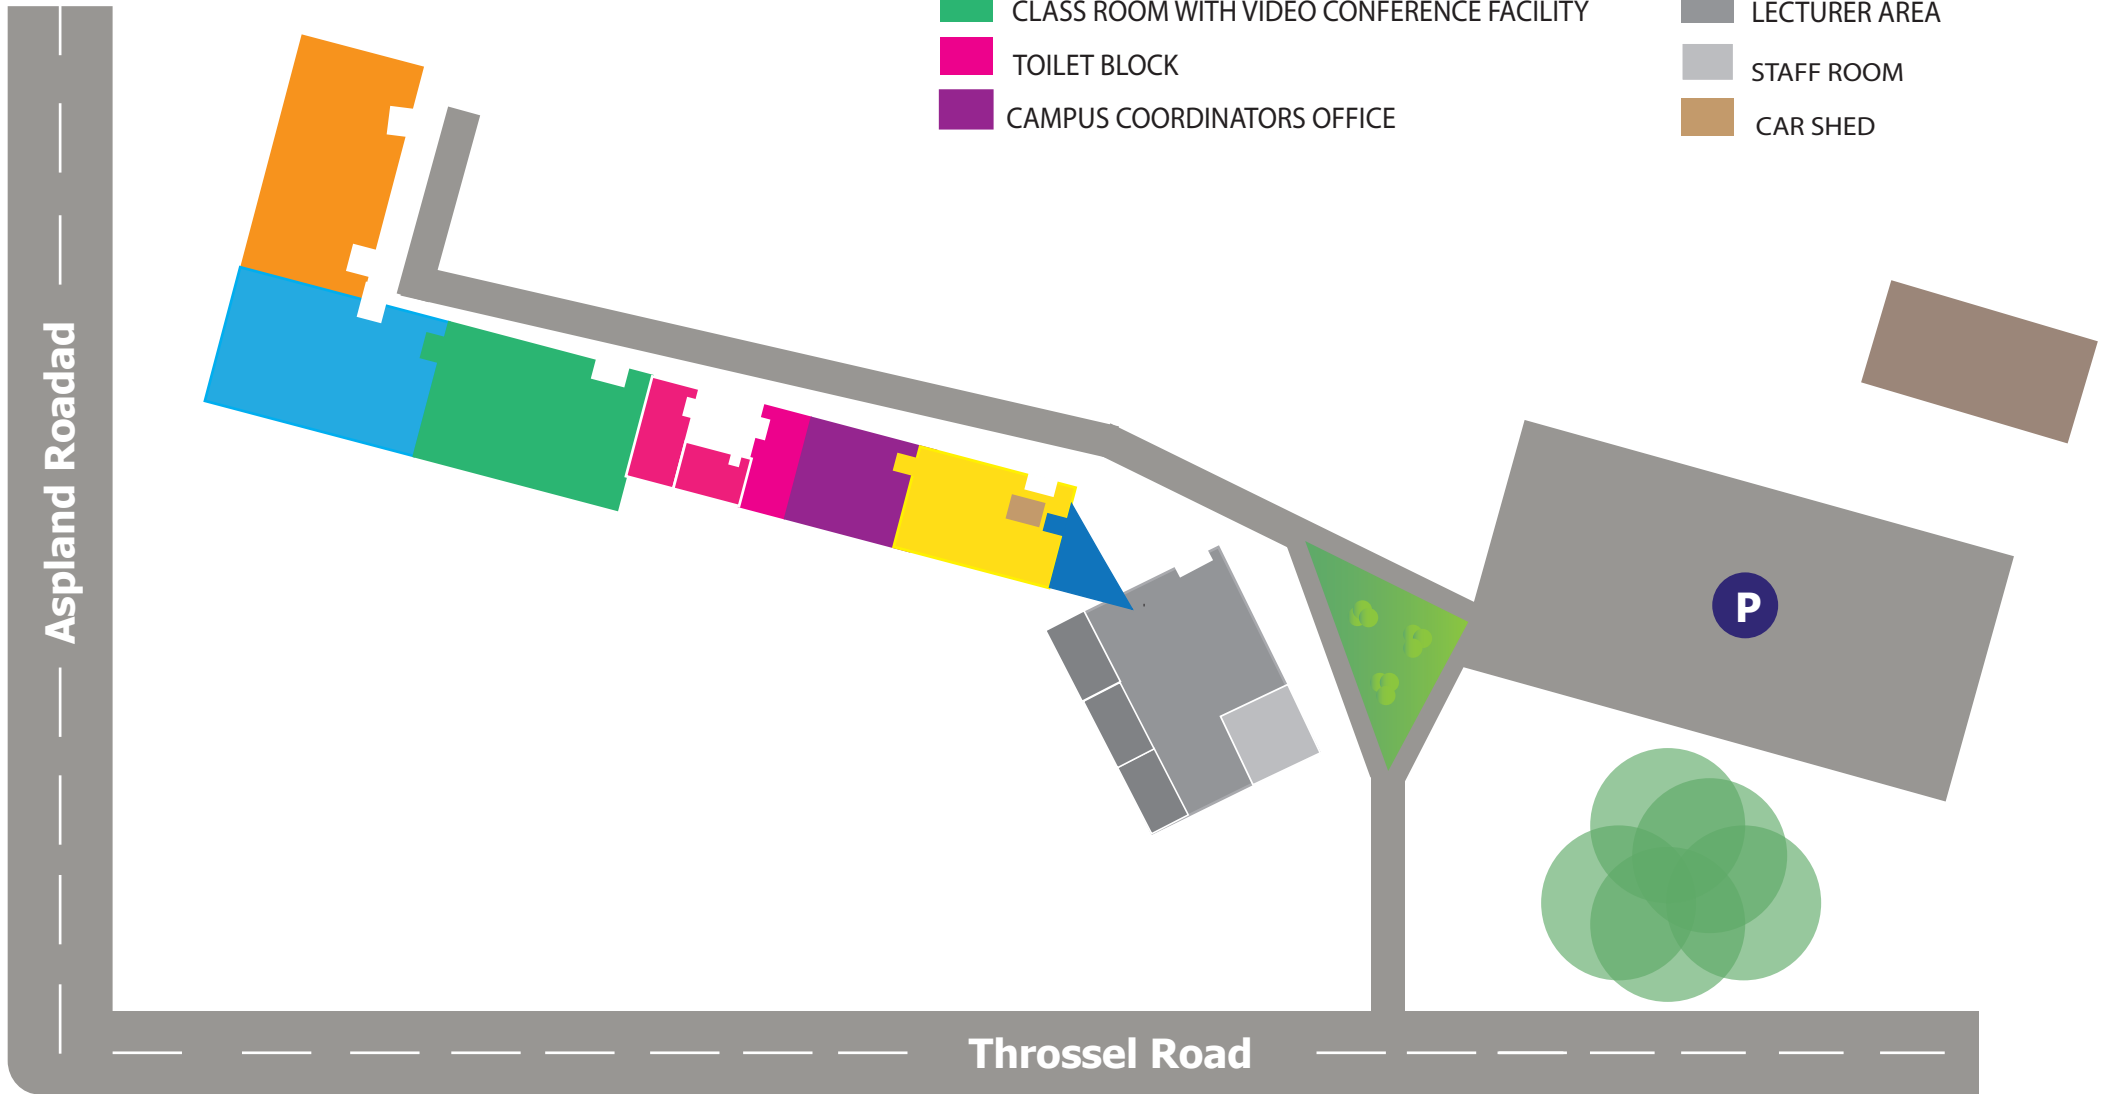

- CONFERENCE ROOM
- COMPUTER LAB
- CLASS ROOM WITH VIDEO CONFERENCE FACILITY
- TOILET BLOCK
- CAMPUS COORDINATORS OFFICE
- ADMIN
- STORE
- LECTURER AREA
- STAFF ROOM
- CAR SHED

MERREDIN CAMPUS MAP