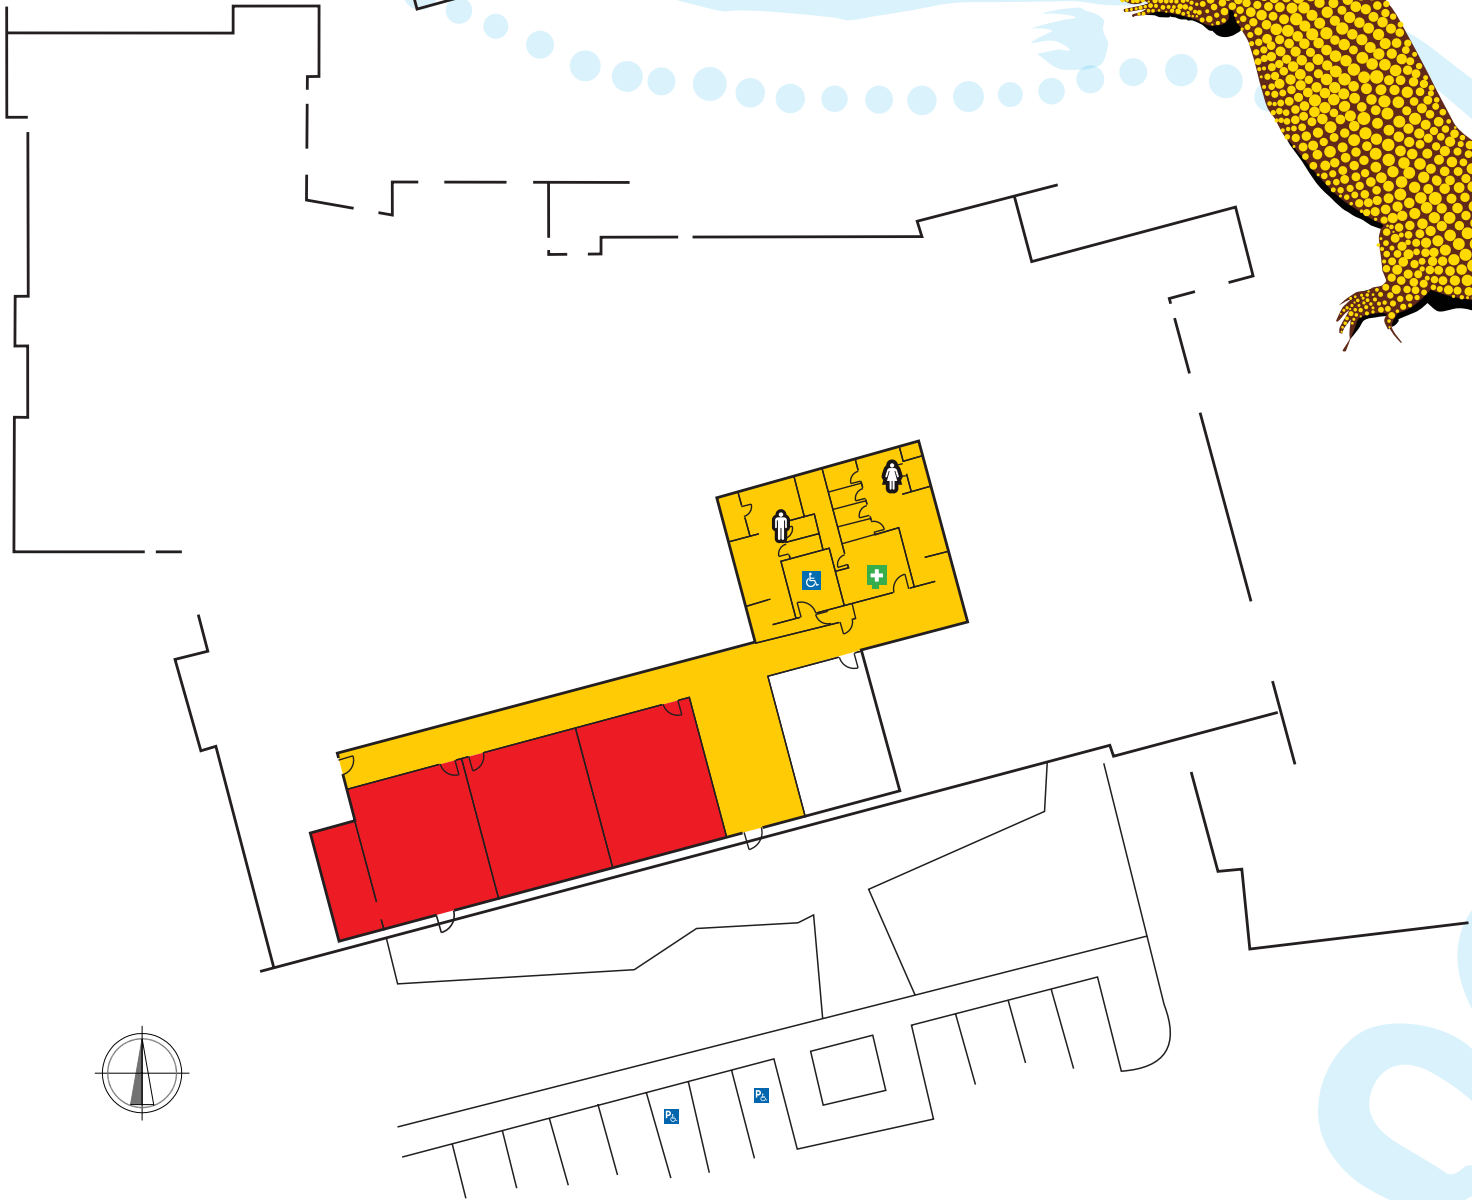

# EXMOUTH CAMPUS

CNR MURAT RD AND TRUSCOTT CRES  
EXMOUTH - SITE MAP

-  Student Amenities
-  Classrooms / Workshop
-  Administration

MURAT ROAD

Toilet Facilities

ACROD Toilet

ACROD Parking

First Aid Room